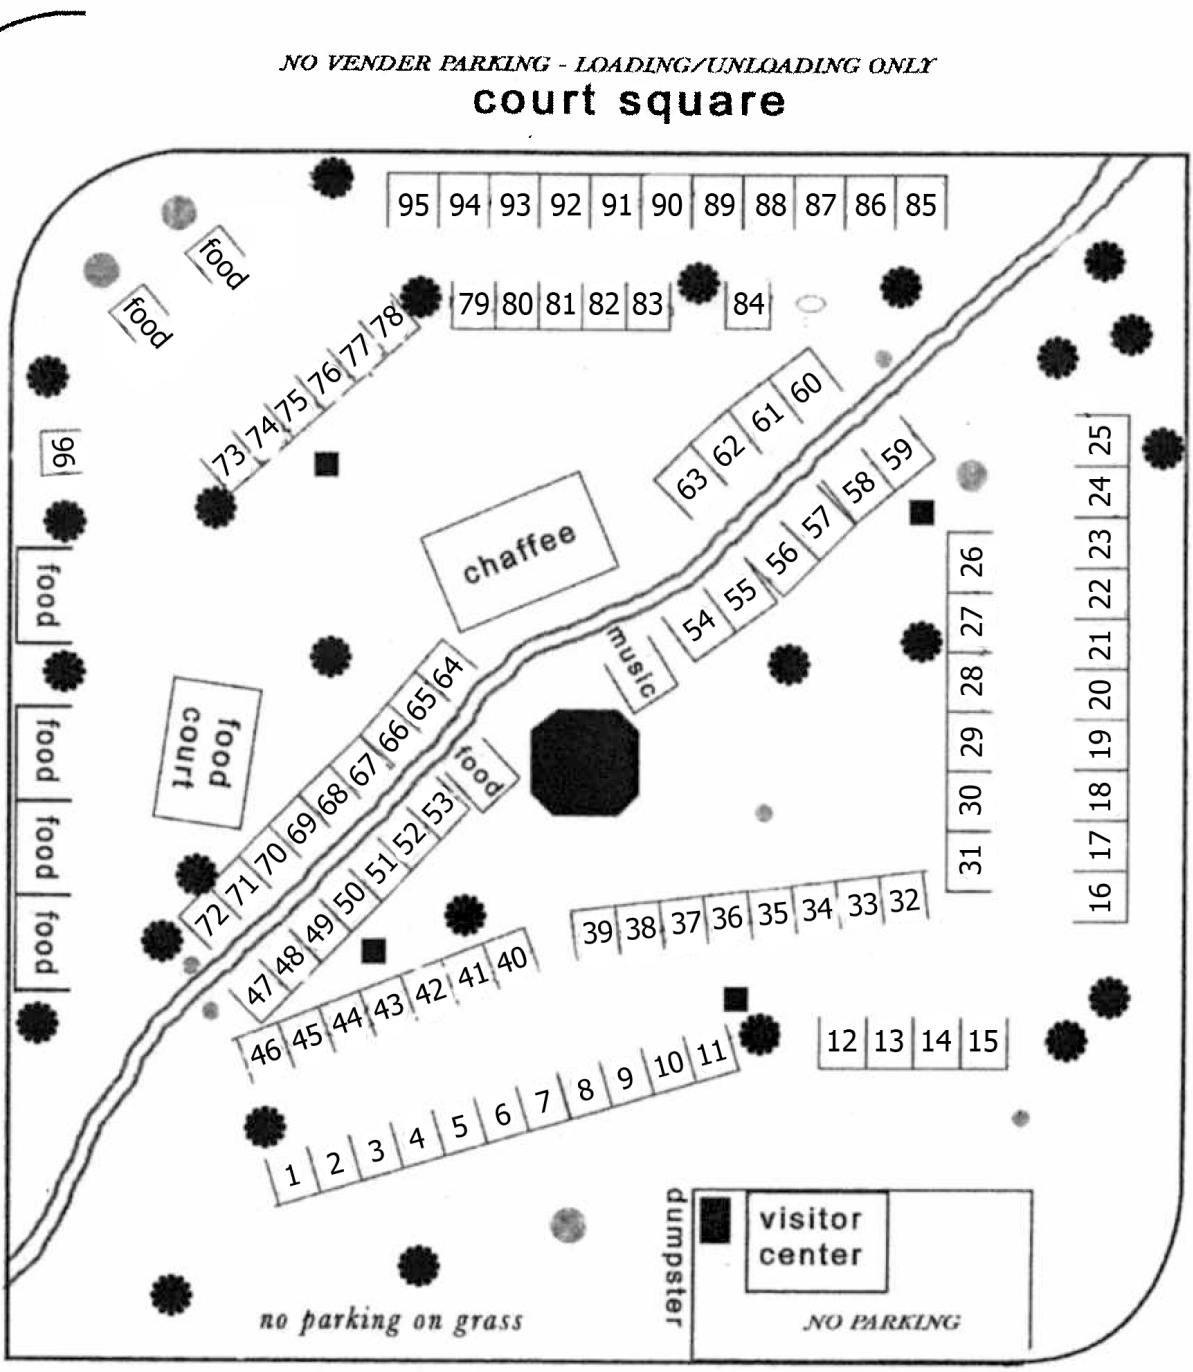

site map

west street/route 4

route 7 - south main st

chaffee art center

NO VENDER PARKING - LOADING/UNLOADING ONLY
court square

court square

NO VENDER PARKING - LOADING/UNLOADING ONLY

- trees
- lamps
- bushes
- stone
- gazebo/electric